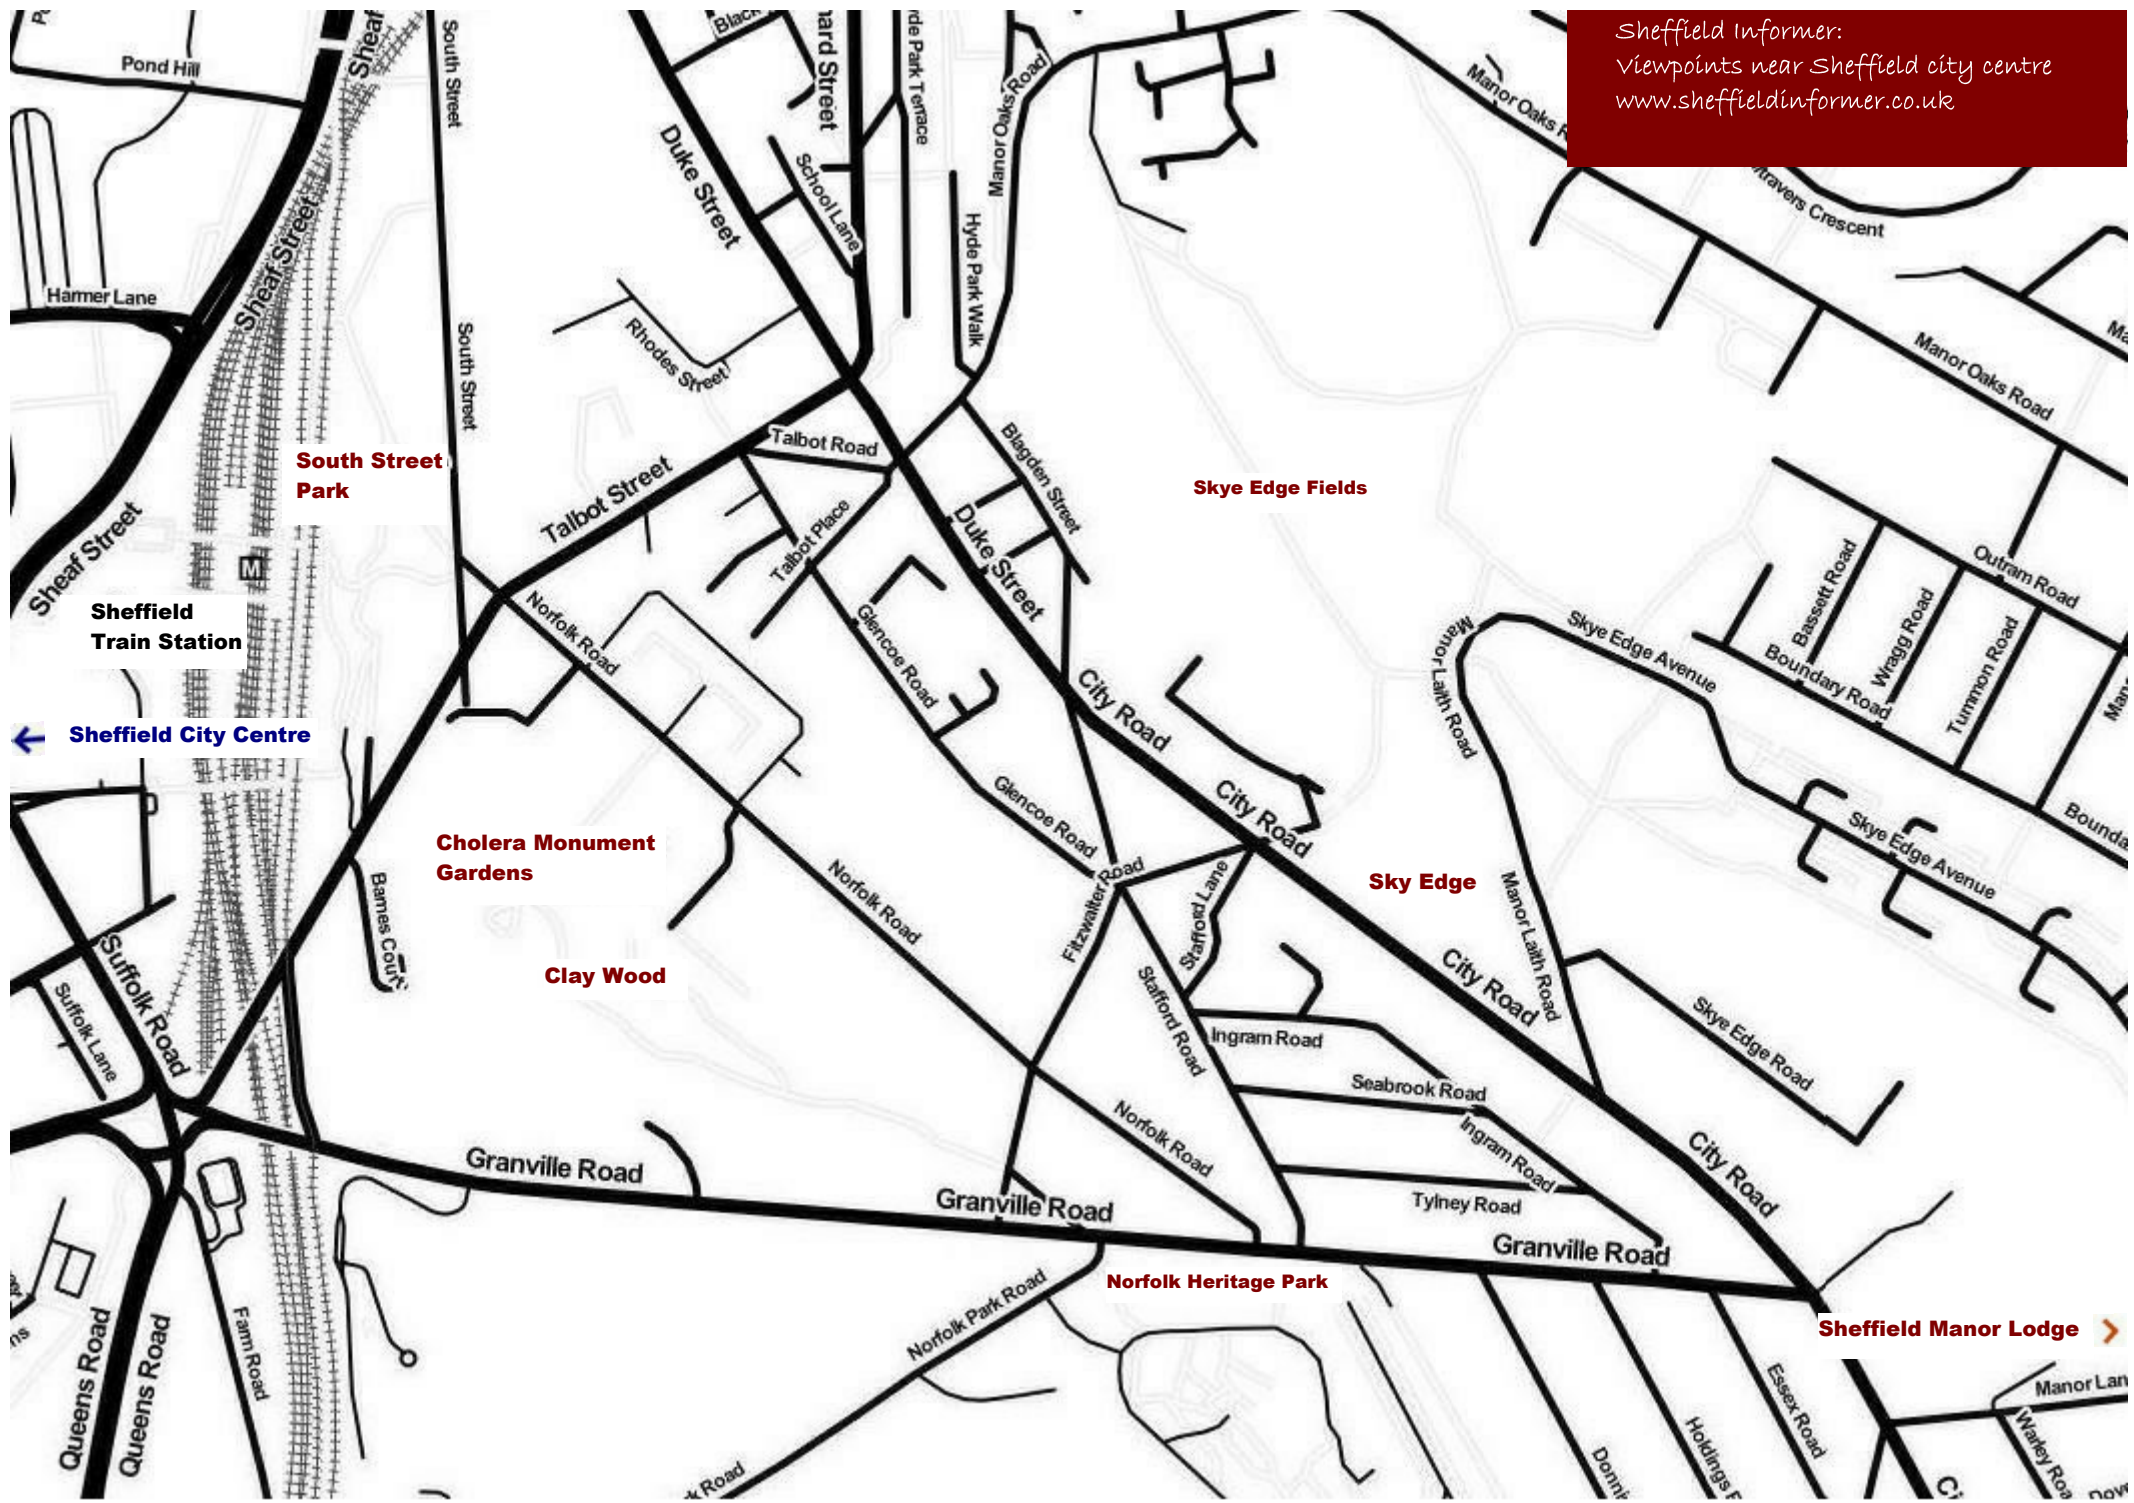

Sheffield Informer:
Viewpoints near Sheffield city centre
www.sheffieldinformer.co.uk

South Street Park

Skye Edge Fields

Cholera Monument Gardens

Clay Wood

Skye Edge

Norfolk Heritage Park

Sheffield Manor Lodge ➤

Sheffield Train Station

➤ **Sheffield City Centre**