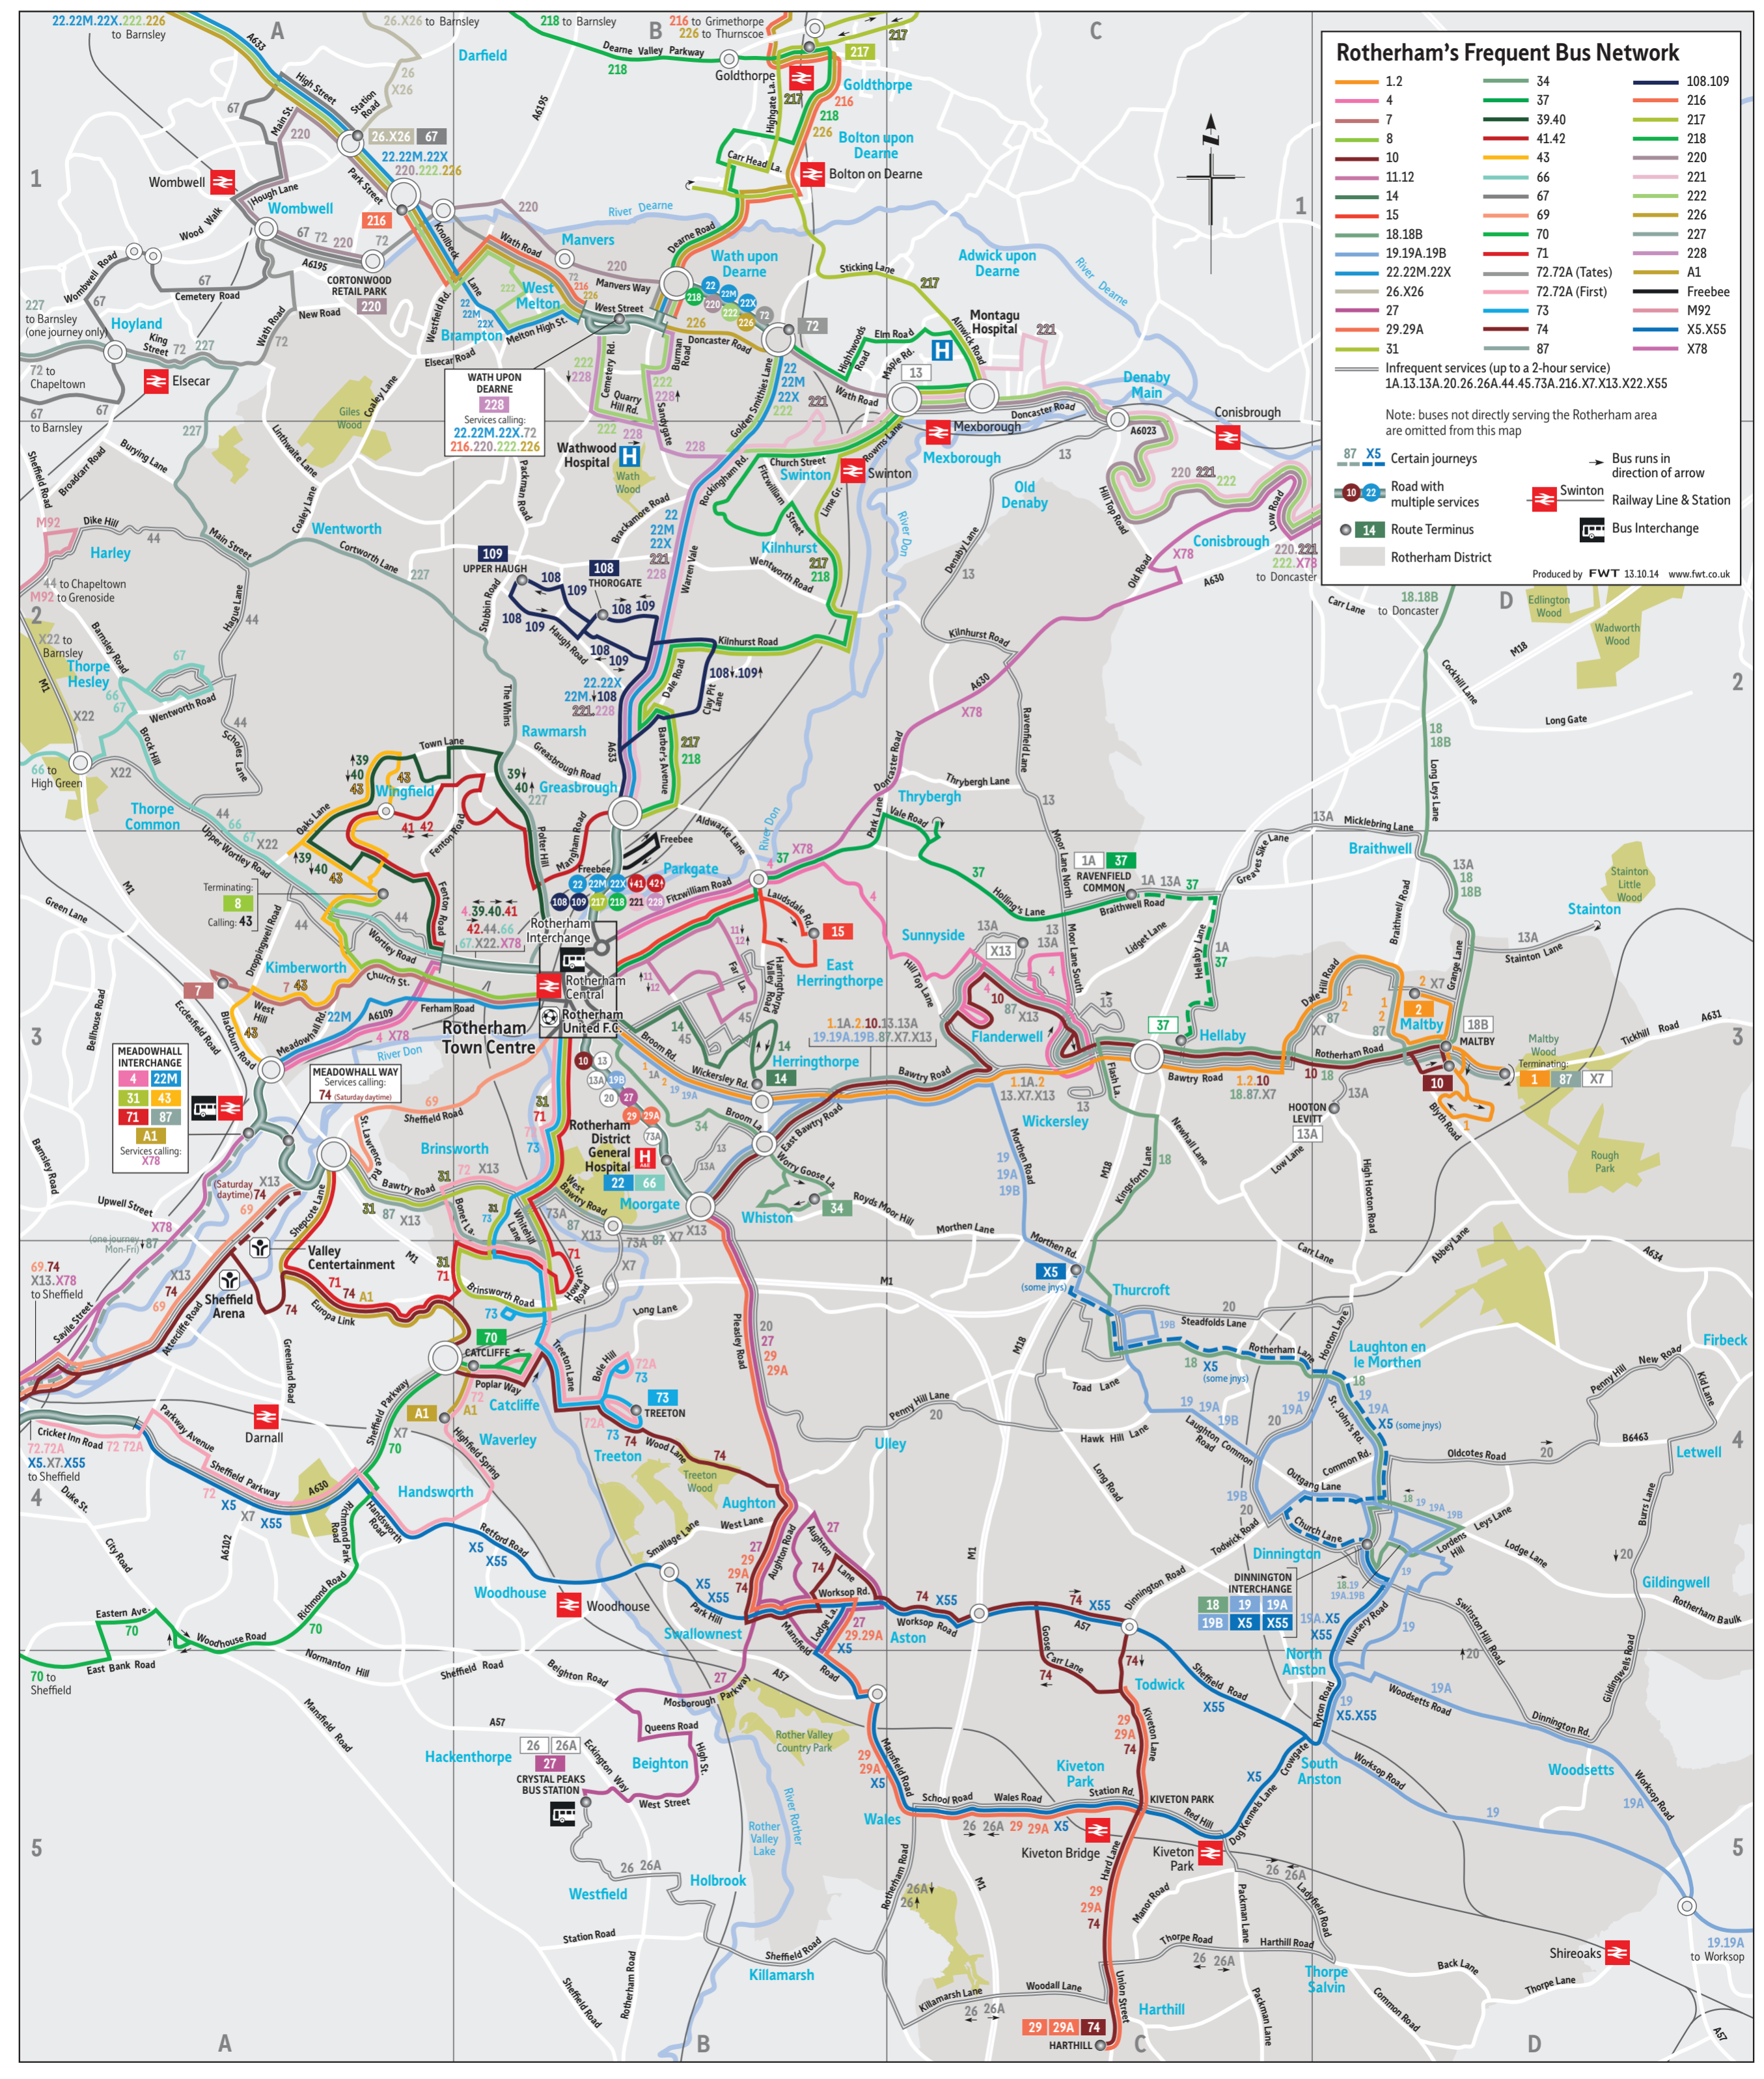

Rotherham's Frequent Bus Network

1.2	34	108.109
4	37	216
7	39.40	217
8	41.42	218
10	43	220
11.12	66	221
14	67	222
15	69	226
18.18B	70	227
19.19A.19B	71	228
22.22M.22X	72.72A (Tates)	A1
26.X26	72.72A (First)	Freebee
27	73	M92
29.29A	74	X5.X55
31	87	X78

Infrquent services (up to a 2-hour service)
1A.13.13A.20.26.26A.44.45.73A.216.X7.X13.X22.X55

Note: buses not directly serving the Rotherham area are omitted from this map

- 87 X5 Certain journeys
- 10 22 Road with multiple services
- 14 Route Terminus
- Rotherham District
- Bus runs in direction of arrow
- Swinton Railway Line & Station
- Bus Interchange

Produced by FWT 13.10.14 www.fwt.co.uk

MEADOWHALL INTERCHANGE

4	22M
31	43
71	87
A1	

Services calling: X78

WATH UPON DEARNE

Services calling:
22.22M.22X.72
216.220.222.226

MEADOWHALL WAY

Services calling:
74 (Saturday daytime)

DINNINGTON INTERCHANGE

18	19	19A
19B	X5	X55

HARTHILL

Services calling:
29 29A 74